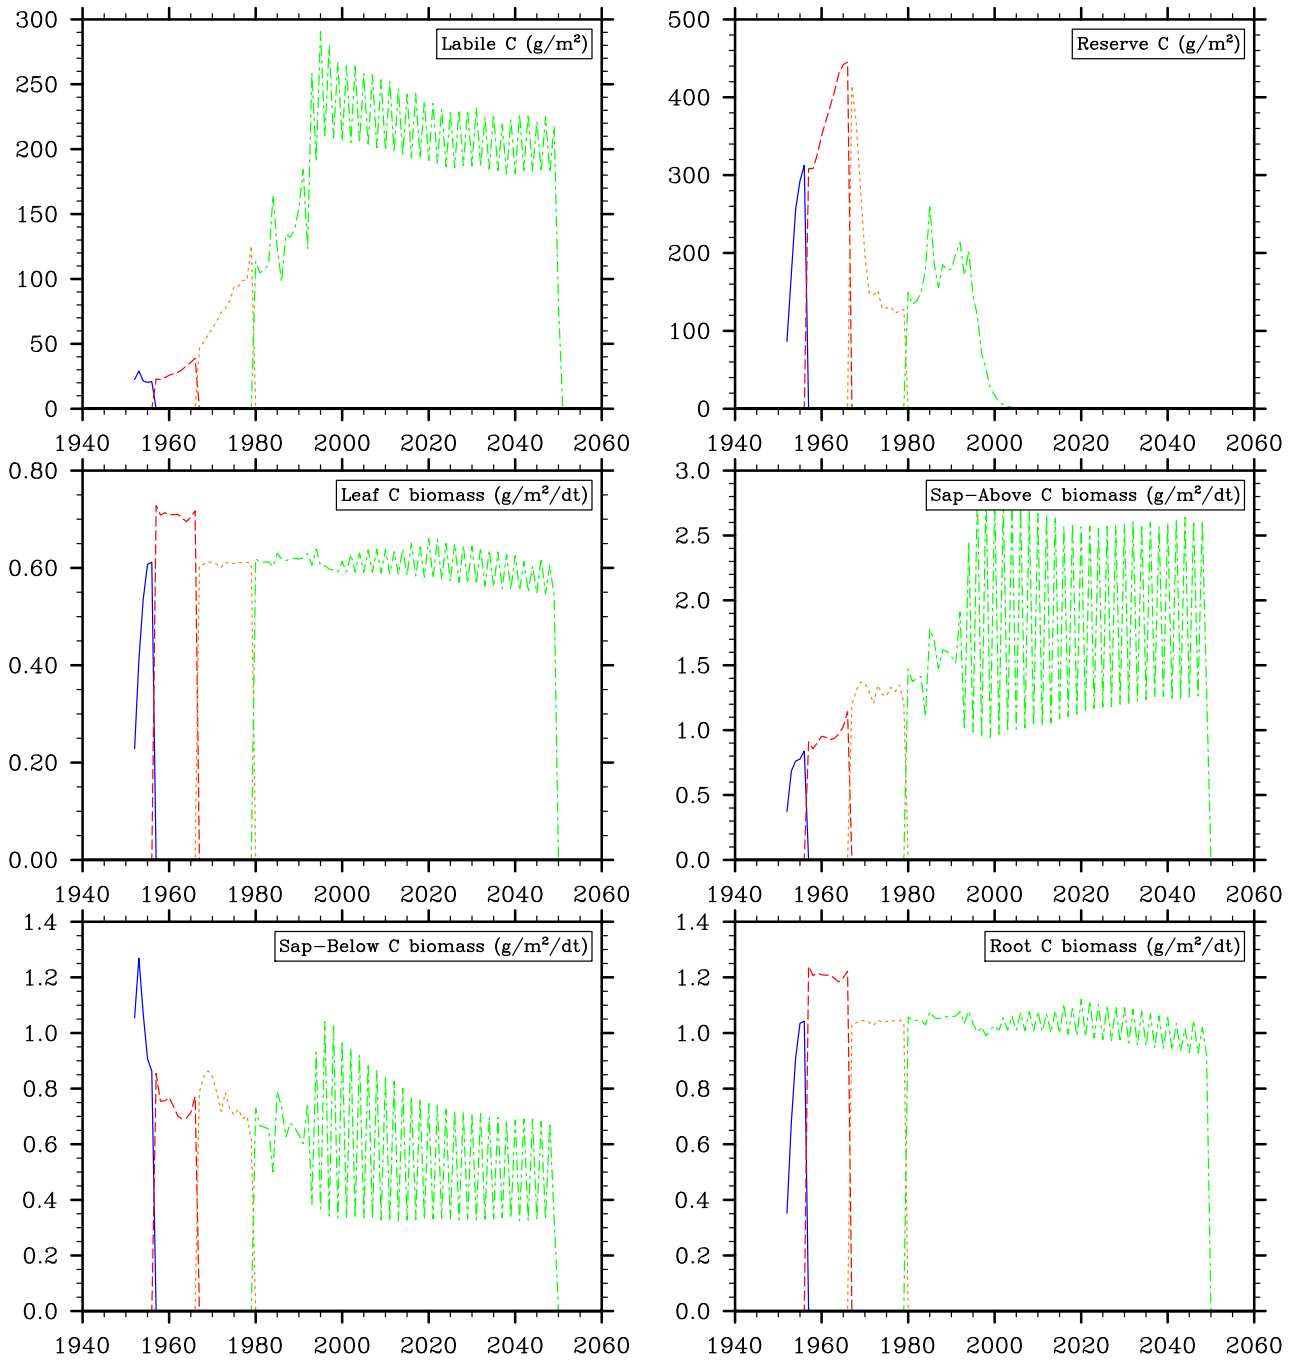

BroadLeaved Summergreen Temperate