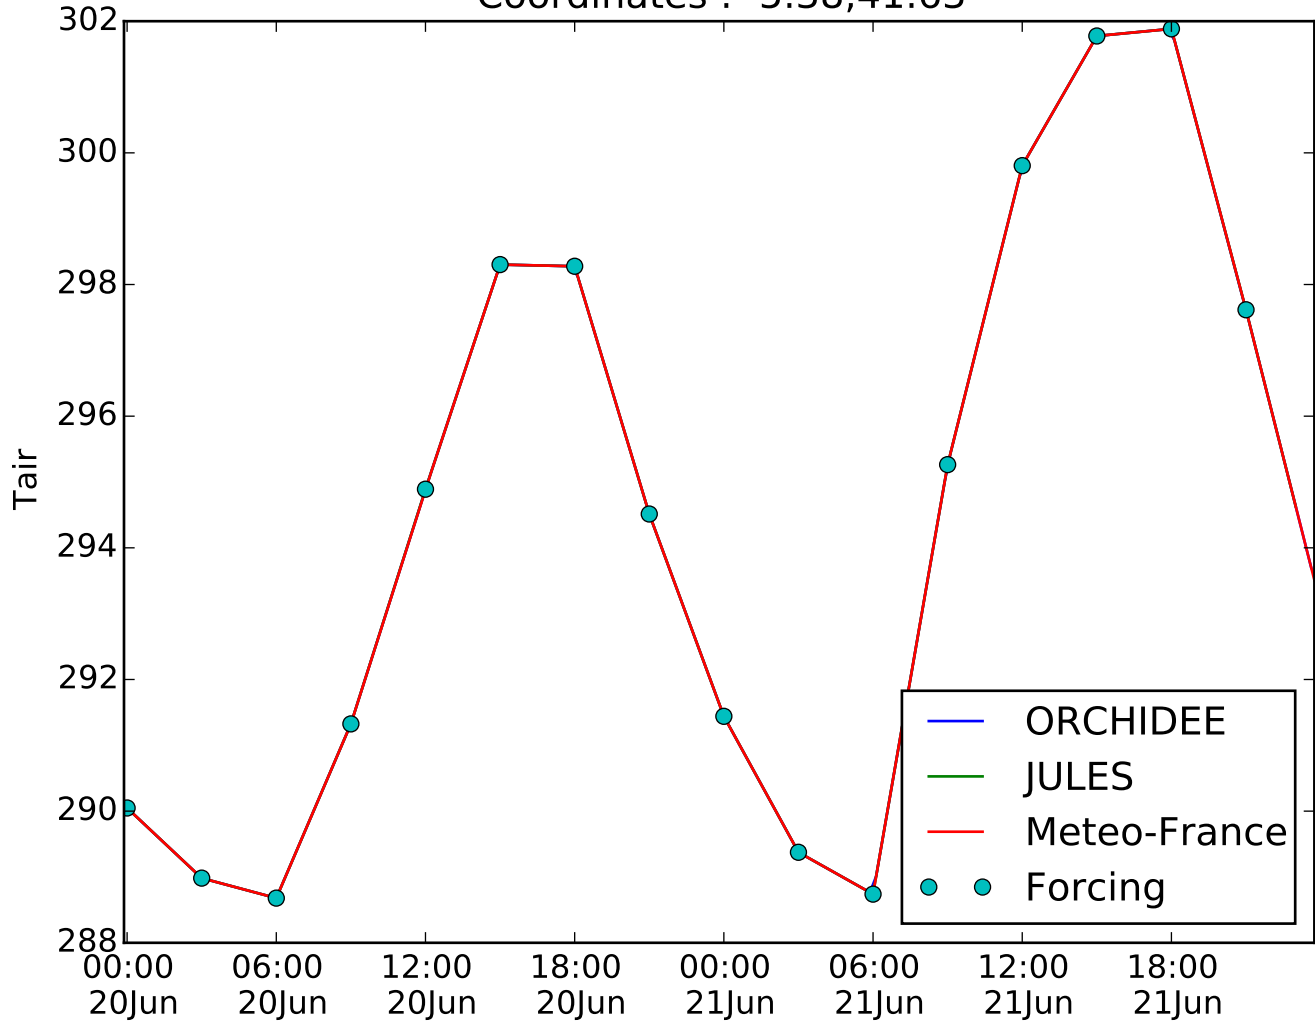

E2OFD (time: mean(end))

Coordinates : -5.38,41.63

E2OFD (time: instantaneous)
Coordinates : -5.38,41.63

E2OFD (time: mean(end))

Coordinates : -5.38,41.63

E2OFD (time: instantaneous)
Coordinates : -5.38,41.63

E2OFD (time: instantaneous)
Coordinates : -5.38,41.63