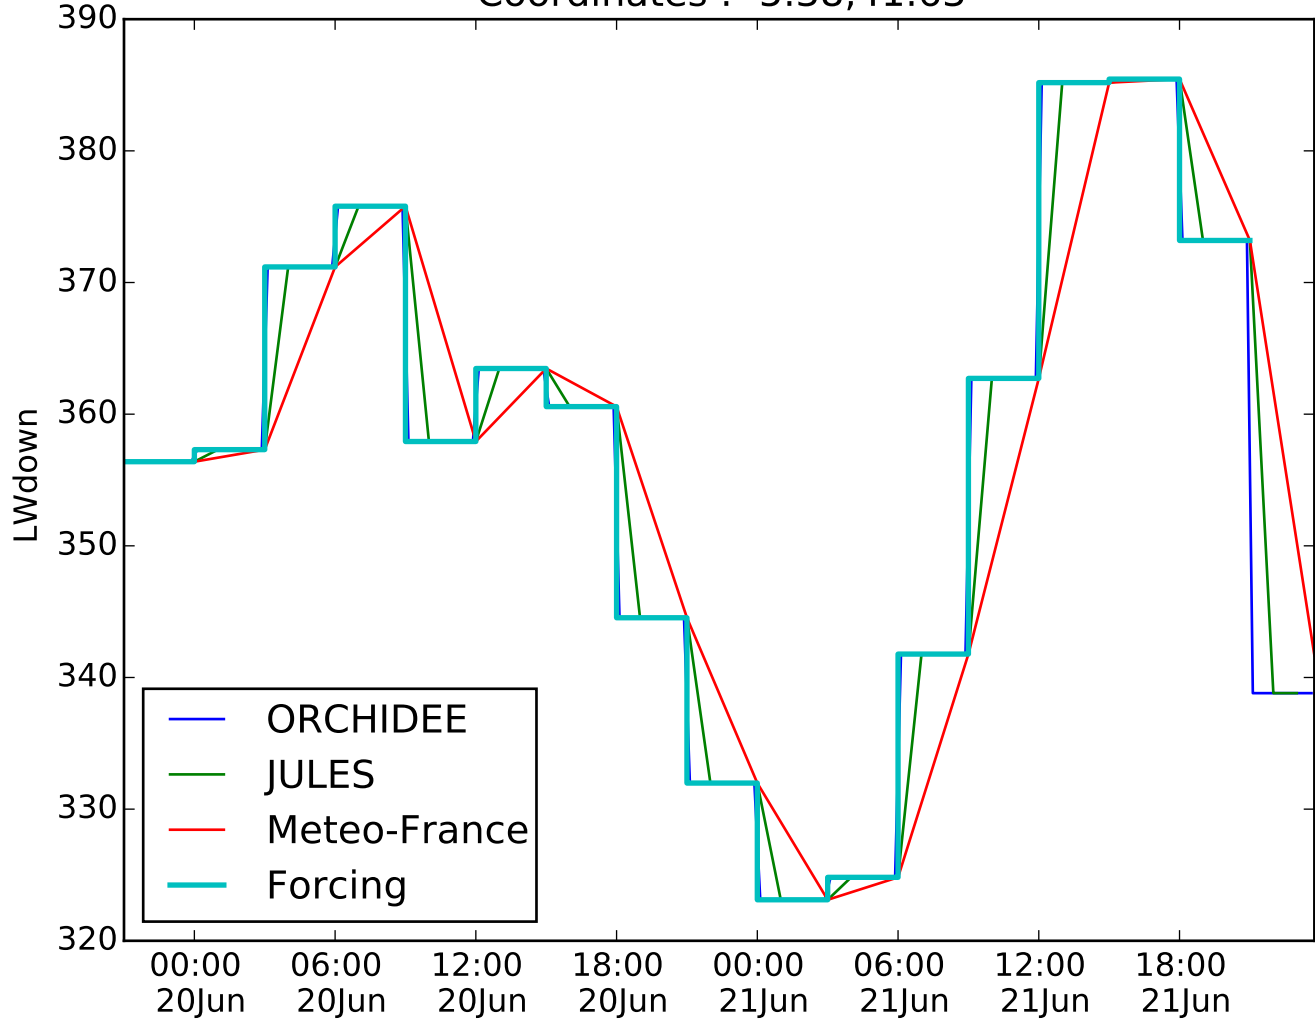

E2OFD (time: mean(end))

Coordinates : -5.38,41.63

E2OFD (time: instantaneous)
Coordinates : -5.38,41.63

E2OFD (time: mean(end))

Coordinates : -5.38,41.63

E2OFD (time: instantaneous)
Coordinates : -5.38,41.63

E2OFD (time: instantaneous)
Coordinates : -5.38,41.63