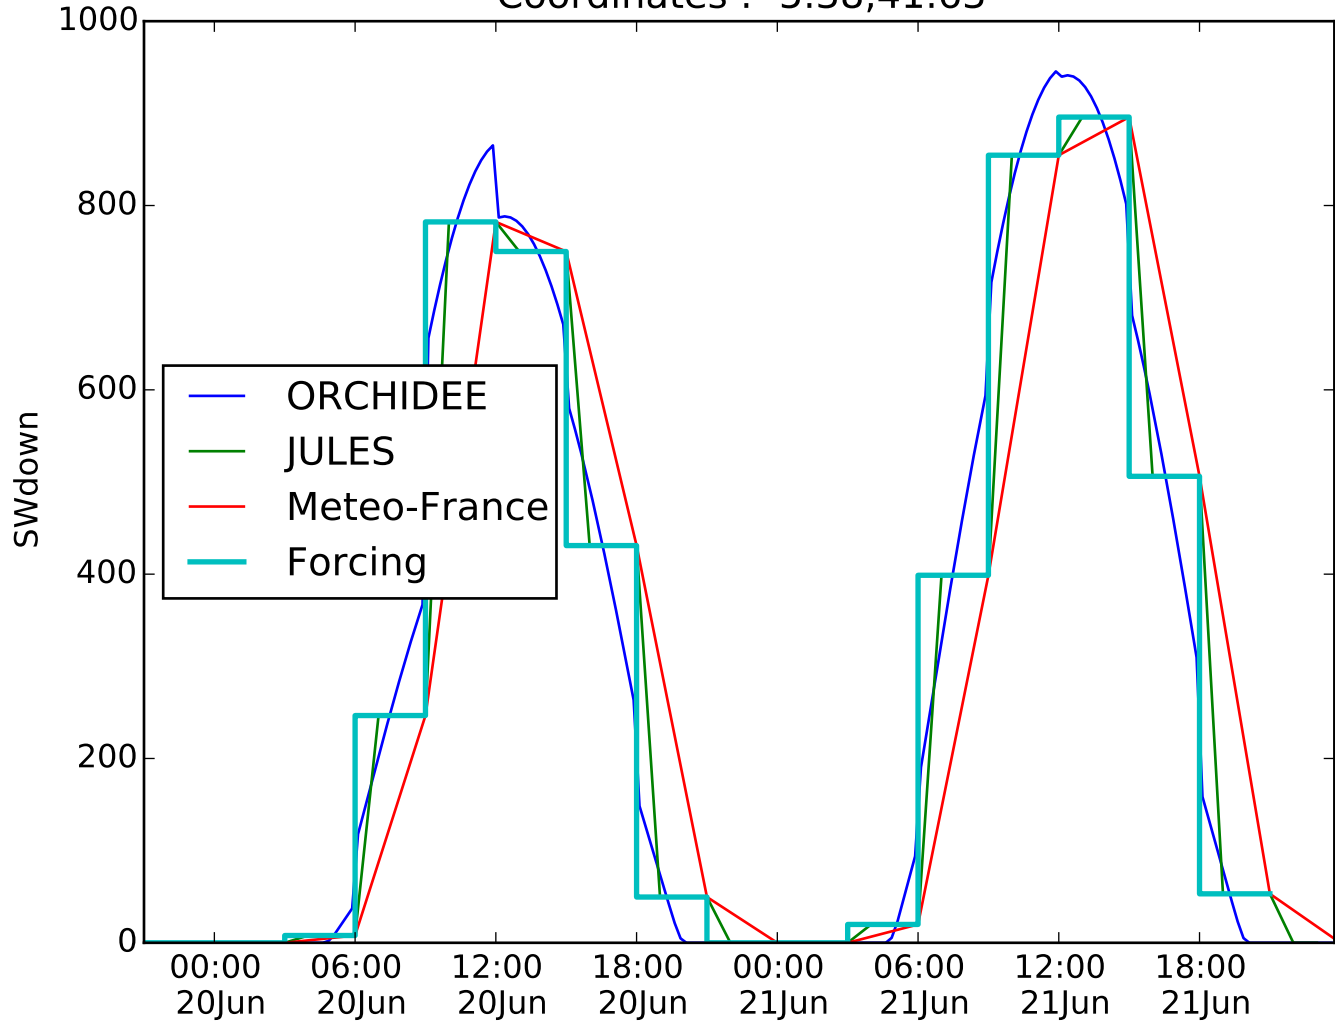

E2OFD (time: mean(end))

Coordinates : -5.38,41.63

E2OFD (time: instantaneous)
Coordinates : -5.38,41.63

E2OFD (time: mean(end))

Coordinates : -5.38,41.63

E2OFD (time: instantaneous)
Coordinates : -5.38,41.63

E2OFD (time: instantaneous)
Coordinates : -5.38,41.63