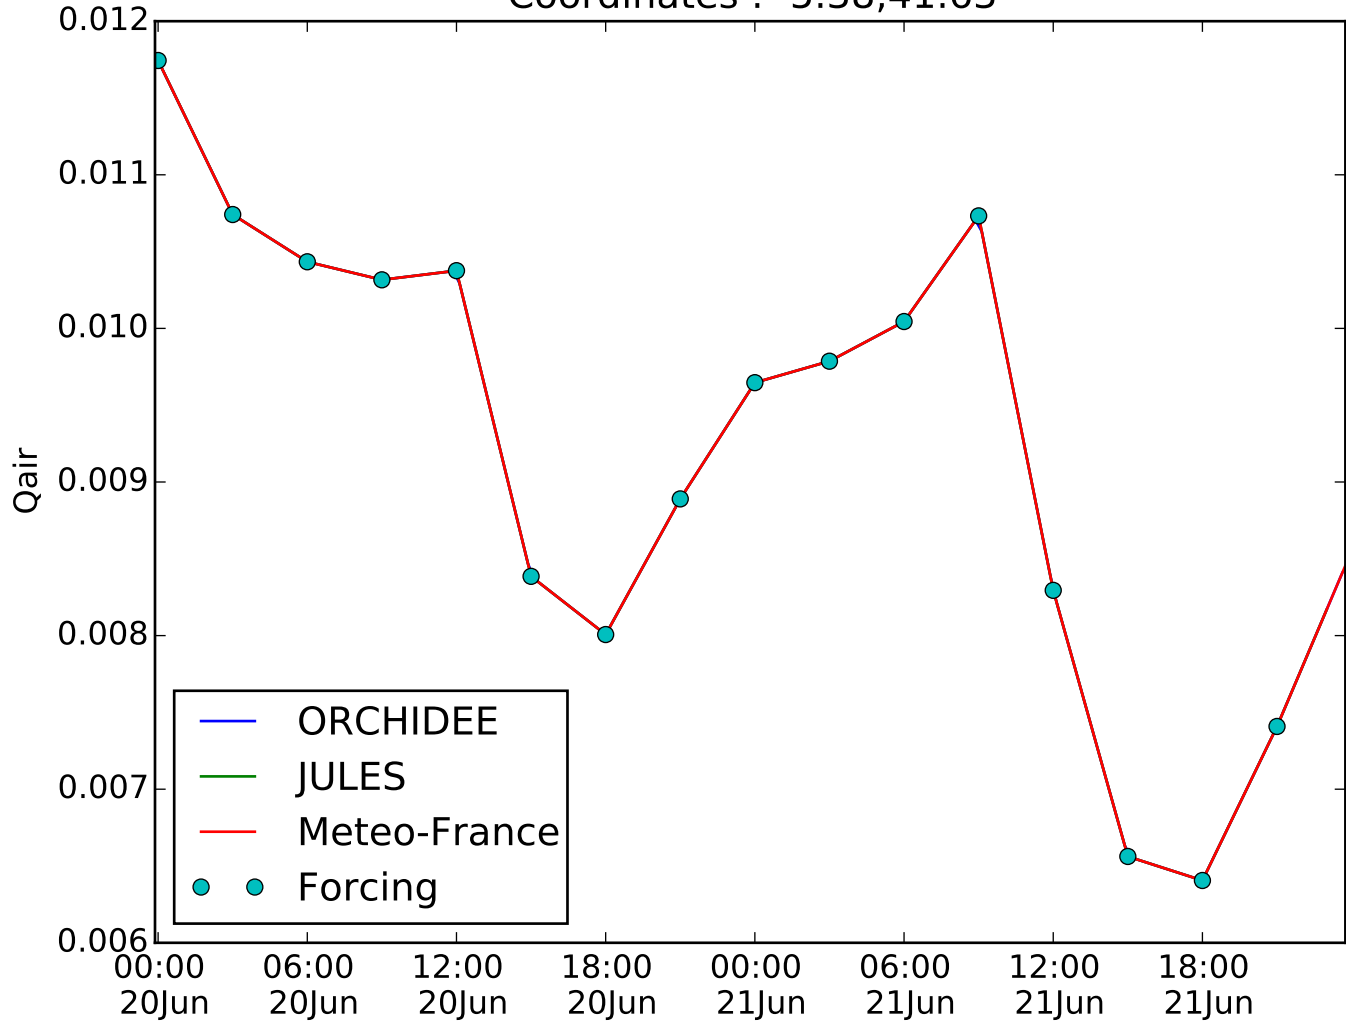

E2OFD (time: mean(end))

Coordinates : -5.38,41.63

E2OFD (time: instantaneous)
Coordinates : -5.38,41.63

E2OFD (time: mean(end))

Coordinates : -5.38,41.63

E2OFD (time: instantaneous)
Coordinates : -5.38,41.63

E2OFD (time: instantaneous)
Coordinates : -5.38,41.63